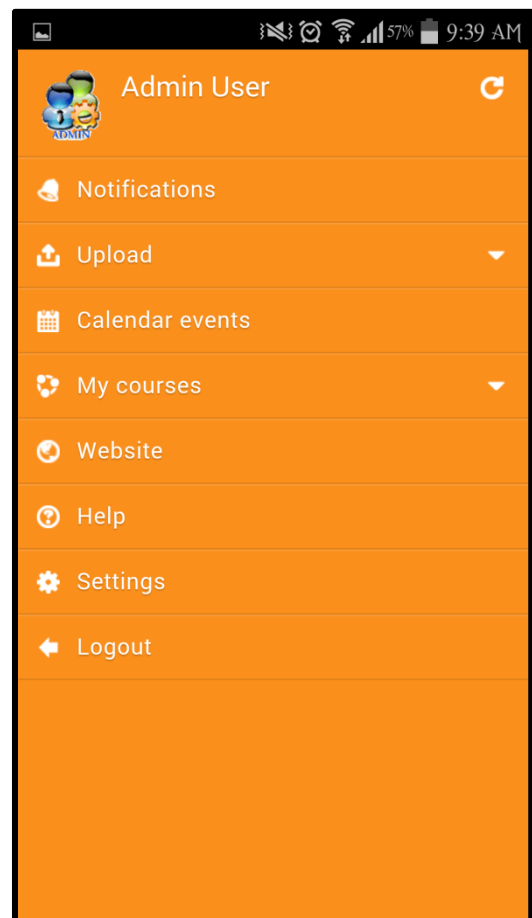

Play Store Screen

Install Moodle Mobile

Downloading

Add Moodle Site

Enter Username & Password

Initial View

Logout