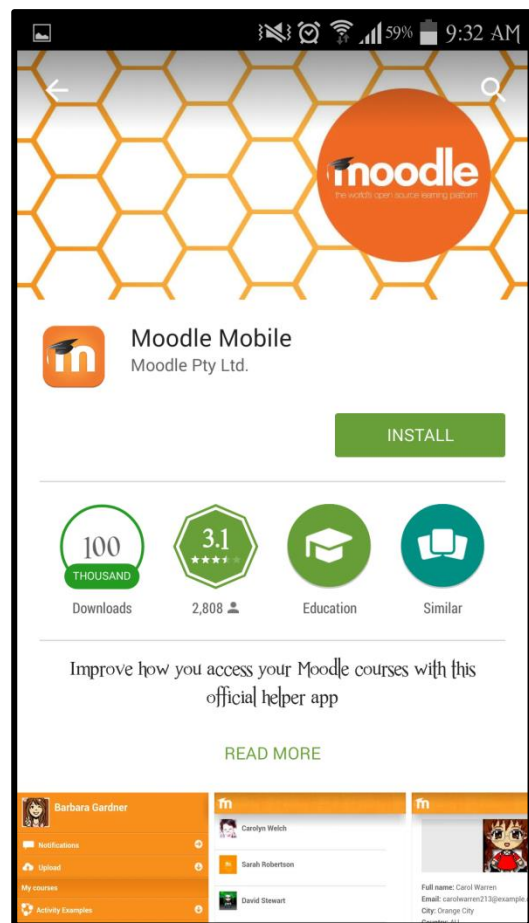

Install Moodle Mobile