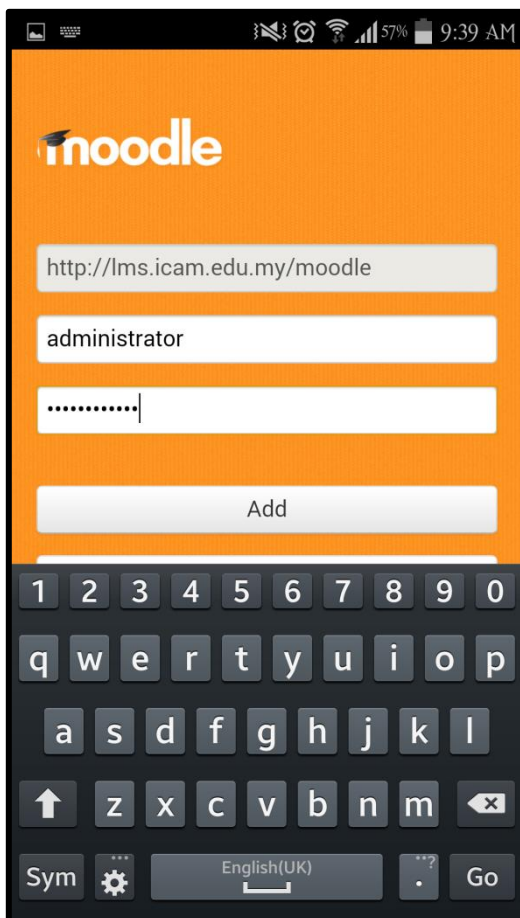

MOODLE ANDROID VERSION

Step by step how to install Moodle Android Version

1. Go to Play Store
2. Search for Moodle
3. Choose **Moodle Mobile**
4. Click **Install**
5. Waiting for complete downloading
6. Add site <http://lms.icam.edu.my/moodle>
7. Click button **Add**
8. Enter your username & password
9. Click button **Add**
10. Initial View screen appear
11. Logout

Play Store Screen

Install Moodle Mobile

Downloading

Add Moodle Site

Enter Username & Password

Initial View

Logout