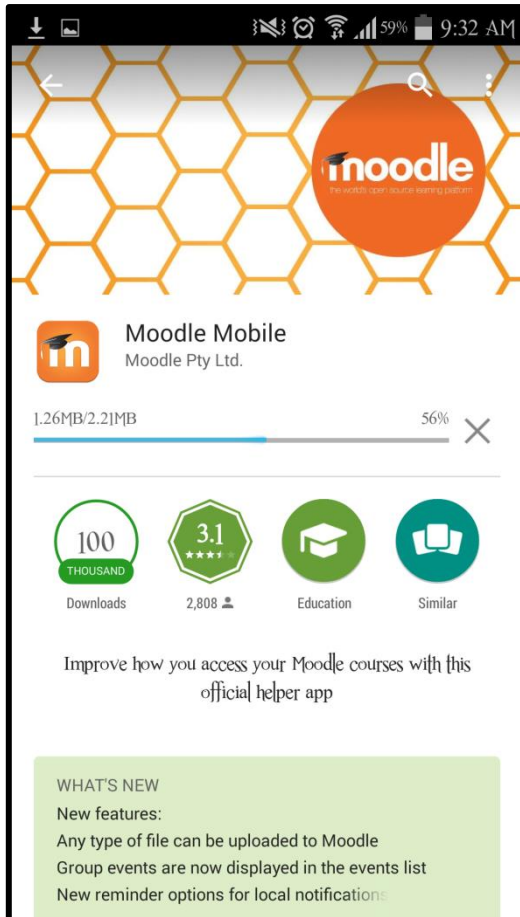

Downloading