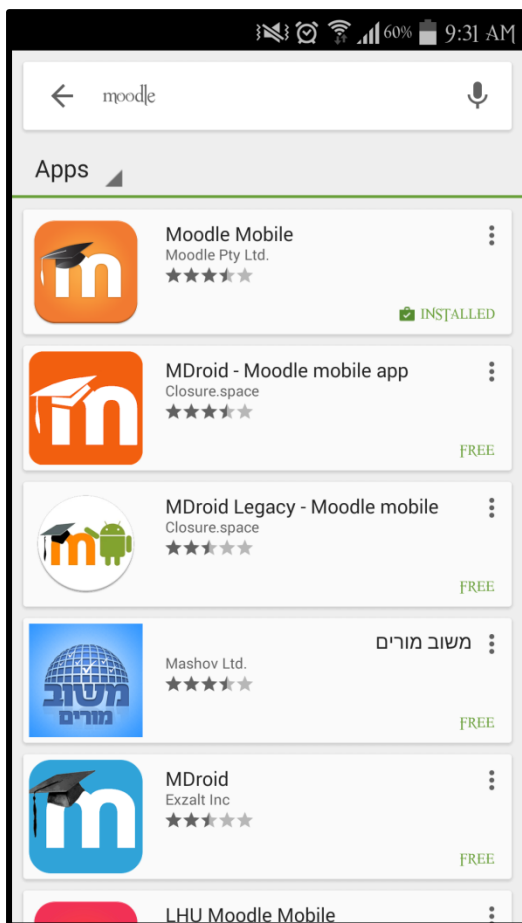

MOODLE ANDROID VERSION

Step by step how to install Moodle Android Version

1. Go to Play Store
2. Search for Moodle
3. Choose **Moodle Mobile**
4. Click **Install**
5. Waiting for complete downloading
6. Add site <http://lms.icam.edu.my/moodle>
7. Click button **Add**
8. Enter your username & password
9. Click button **Add**
10. Initial View screen appear
11. Logout

Play Store Screen

Install Moodle Mobile

Downloading

Add Moodle Site

Enter Username & Password

Initial View

Logout