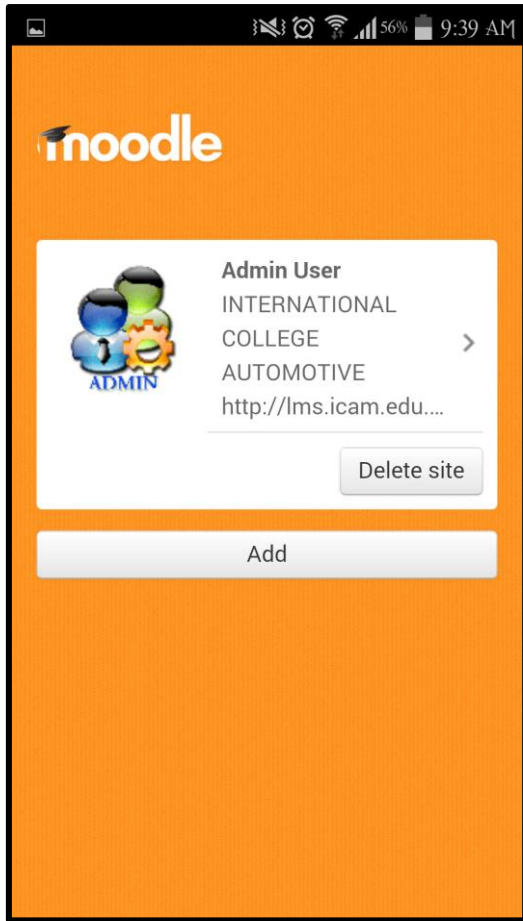

MOODLE ANDROID VERSION

Step by step how to install Moodle Android Version

1. Go to Play Store
2. Search for Moodle
3. Choose **Moodle Mobile**
4. Click **Install**
5. Waiting for complete downloading
6. Add site <http://lms.icam.edu.my/moodle>
7. Click button **Add**
8. Enter your username & password
9. Click button **Add**
10. Initial View screen appear
11. Logout

Play Store Screen

Install Moodle Mobile

Downloading

Add Moodle Site

Enter Username & Password

Initial View

Logout