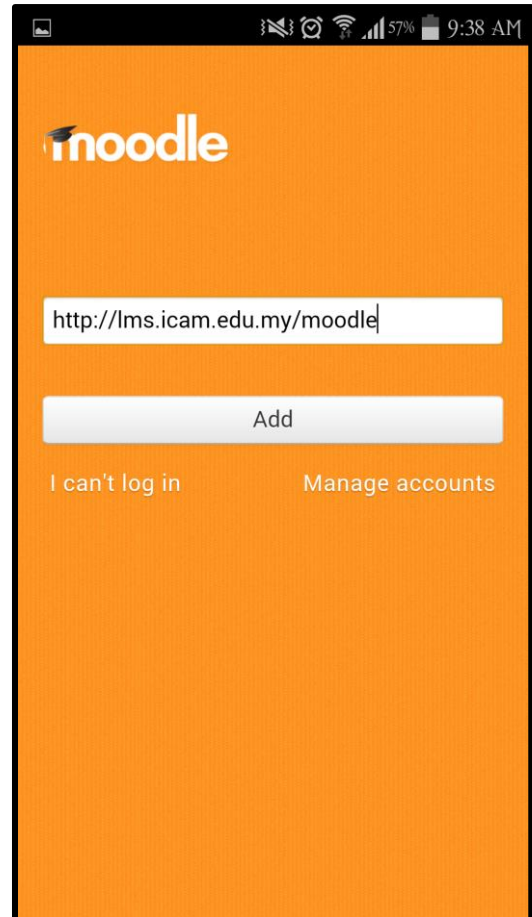

Play Store Screen

Install Moodle Mobile

Downloading

Add Moodle Site

Enter Username & Password

Initial View

Logout