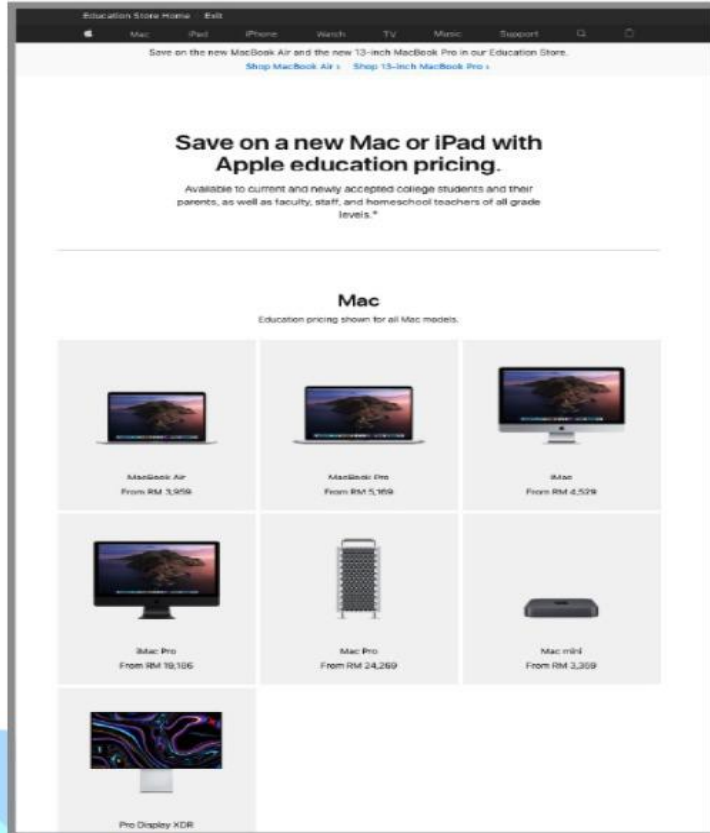

KEMENTERIAN PENGAJIAN TINGGI

EDUCATION AOS STORE HOME

• Education Pricing for Higher Education.

Save on a new Mac or iPad with Apple education pricing. Available to current and newly accepted college students and their parents, as well as faculty, staff, and homeschool teachers of all grade levels.

• Pro Apps Bundle for Education.

The Pro Apps Bundle is a collection of five industry-leading apps from Apple that deliver powerful creative tools for video editors and musicians.

• Apple Care Protection

Plan Get additional service and support. Save with education pricing on AppleCare Protection Plan for your Mac.

• Apple Music + TV+ Student

Free Trial Get three free months of Apple Music and free access to Apple TV+. And a student rate after the trial ends*.